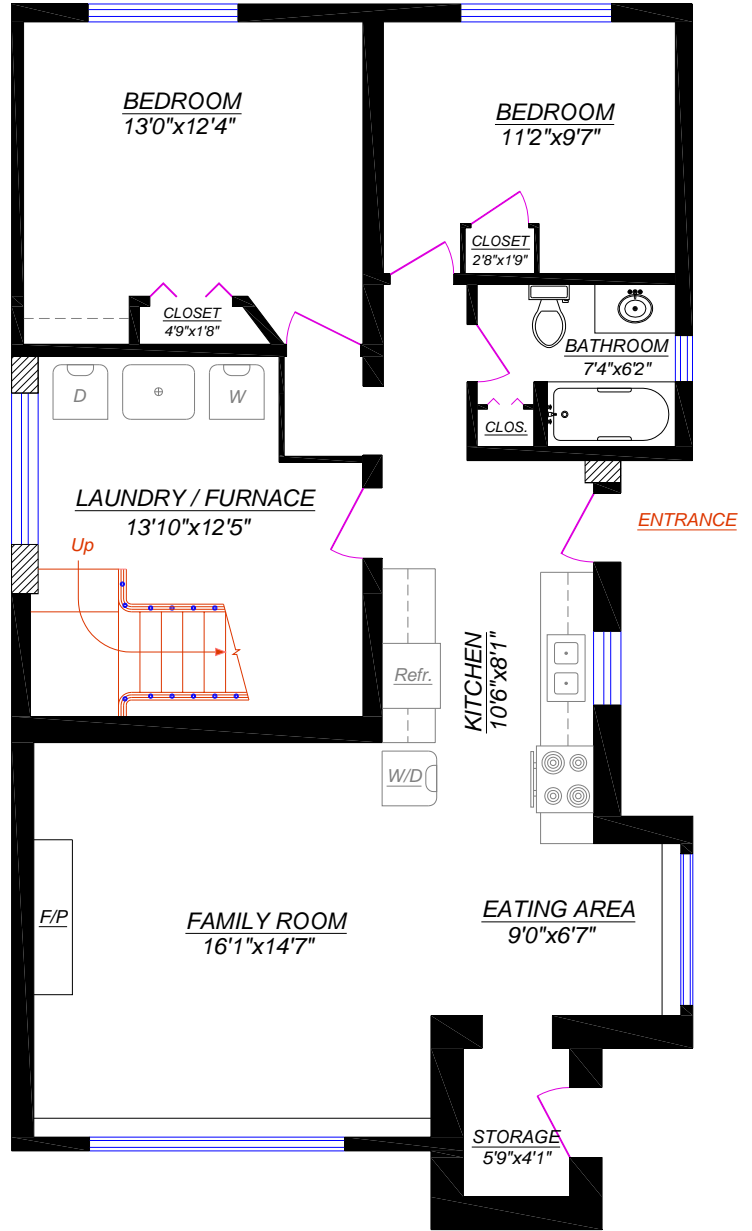

ROYAL LePAGE NORTHSORE

2407 Marine Drive
 West Vancouver, BC V7V 1L3
 tel: (604) 926-6011
 www.markmonahan.com

2745 W 11TH AVE, VANCOUVER

Main Floor: 1,082 sq.ft.
 Lower Level: 1,112 sq.ft.
 TOTAL: 2,194 sq.ft.

MAIN FLOOR

LOWER LEVEL