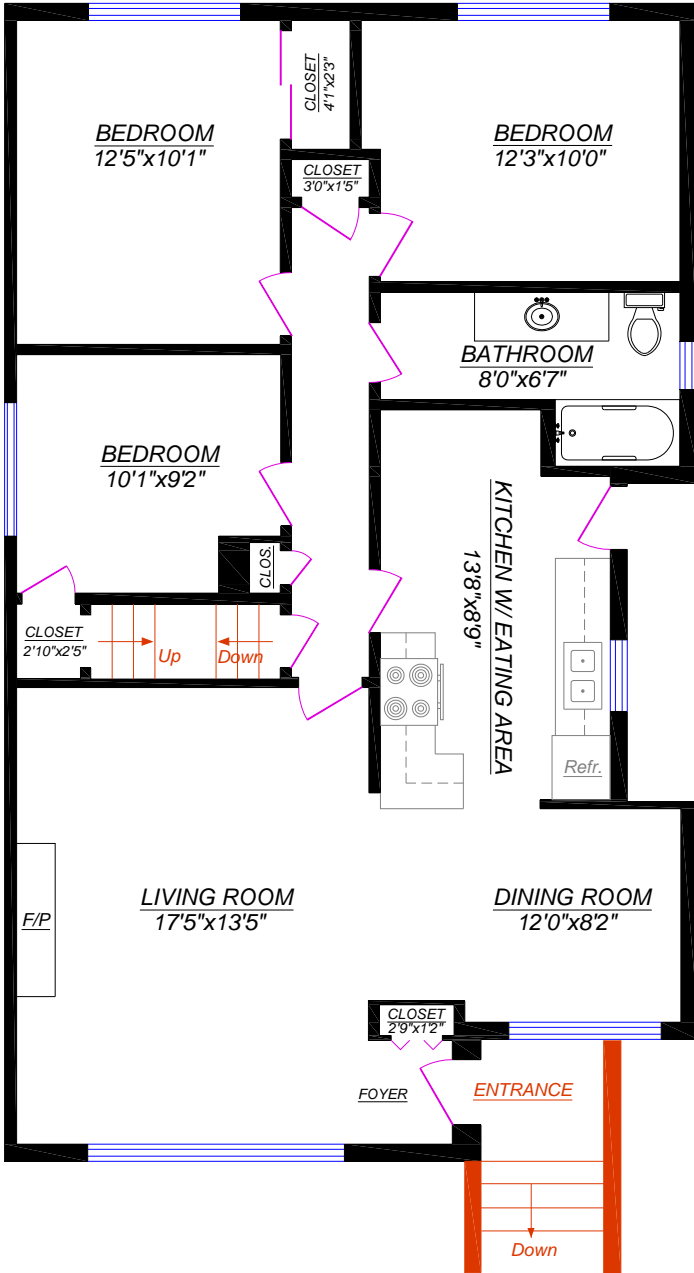

ROYAL LePAGE NORTHSORE

2407 Marine Drive
 West Vancouver, BC V7V 1L3
 tel: (604) 926-6011
 www.markmonahan.com

2745 W 11TH AVE, VANCOUVER

Main Floor: 1,082 sq.ft.
 Lower Level: 1,112 sq.ft.
 TOTAL: 2,194 sq.ft.

MAIN FLOOR

LOWER LEVEL