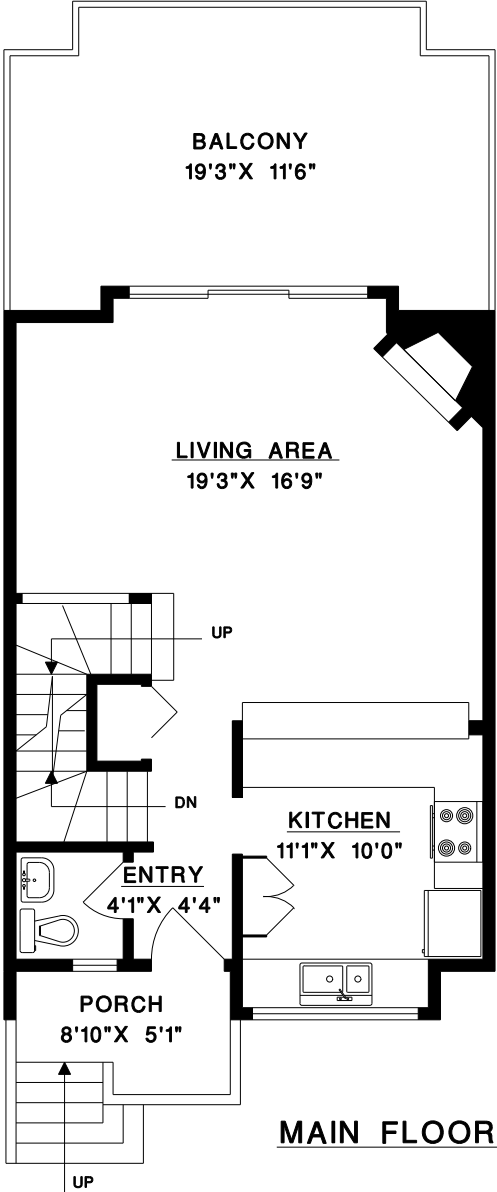

**#8-241 E. 4TH ROAD
NORTH VANCOUVER**

MARK MONAHAN
 BUS: 604-926-6011
 FAX: 604-926-9199
 CEL: 604-319-9964

ROYAL LEPAGE
 ROYAL LEPAGE NORTHSHORE
 2407 Marine Drive
 WEST VANCOUVER, BC
 V7V 1L3

MAIN FLOOR 582 SQ.FT.
UPPER FLOOR 577 SQ.FT.
LOWER FLOOR 162 SQ.FT.
TOTAL 1,321 SQ.FT.
PORCH 67 SQ.FT.
BALCONY 235 SQ.FT.

MAIN FLOOR

UPPER FLOOR

LOWER FLOOR