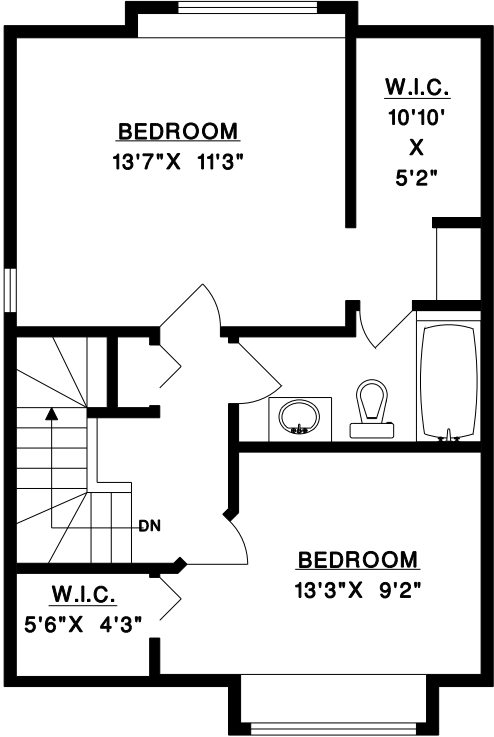

**#8-241 E. 4TH ROAD
NORTH VANCOUVER**

MARK MONAHAN
 BUS: 604-926-6011
 FAX: 604-926-9199
 CEL: 604-319-9964

ROYAL LEPAGE
 ROYAL LEPAGE NORTHSHORE
 2407 Marine Drive
 WEST VANCOUVER, BC
 V7V 1L3

MAIN FLOOR 582 SQ.FT.
UPPER FLOOR 577 SQ.FT.
LOWER FLOOR 162 SQ.FT.
TOTAL 1,321 SQ.FT.
PORCH 67 SQ.FT.
BALCONY 235 SQ.FT.

MAIN FLOOR

UPPER FLOOR

LOWER FLOOR