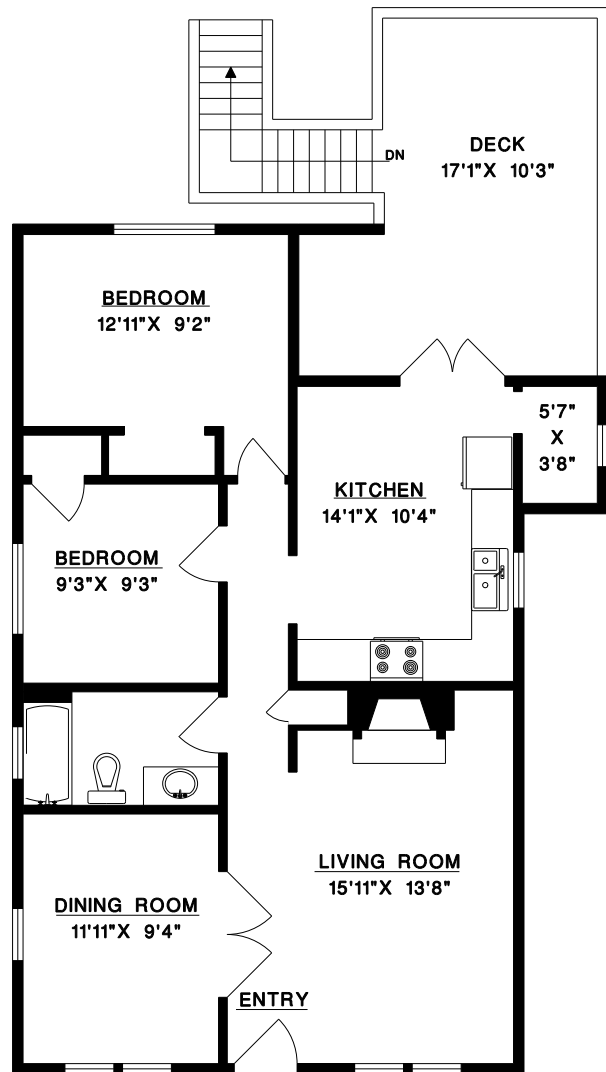

221 W. 23RD STREET  
NORTH VANCOUVER

MAIN FLOOR 940 SQ.FT.  
LOWER FLOOR 796 SQ.FT.  
TOTAL 1,736 SQ.FT.  
DECKS 379 SQ.FT.

MARK MONAHAN

BUS: 604-926-6011  
FAX: 604-926-9199  
CEL: 604-319-9964

ROYAL LEPAGE  
ROYAL LEPAGE NORTHSHORE  
2407 Marine Drive  
WEST VANCOUVER, BC  
V7V 1L3

LOWER FLOOR

MAIN FLOOR

1" = 6'  
SCALE