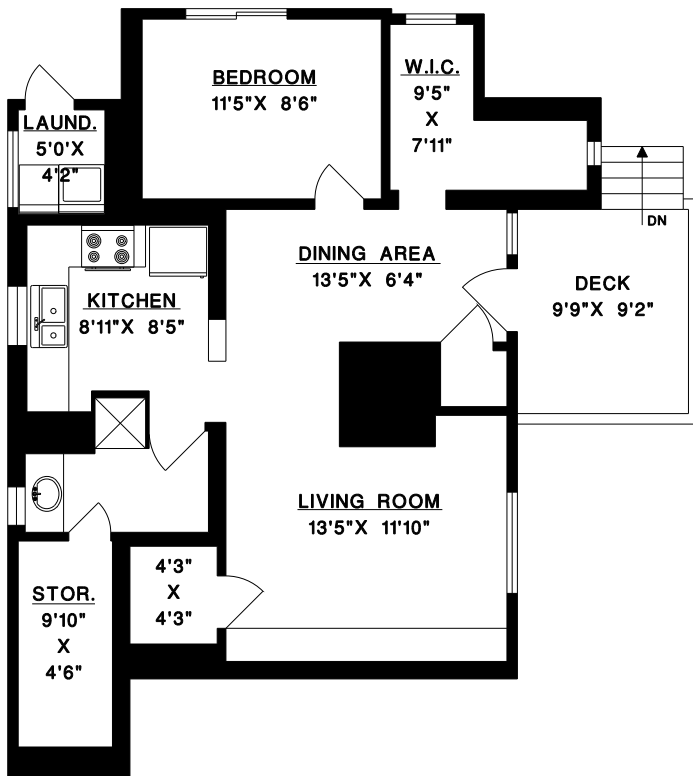

221 W. 23RD STREET  
NORTH VANCOUVER

MAIN FLOOR 940 SQ.FT.  
LOWER FLOOR 796 SQ.FT.  
TOTAL 1,736 SQ.FT.  
DECKS 379 SQ.FT.

MARK MONAHAN

BUS: 604-926-6011  
FAX: 604-926-9199  
CEL: 604-319-9964

ROYAL LEPAGE  
ROYAL LEPAGE NORTHSHORE  
2407 Marine Drive  
WEST VANCOUVER, BC  
V7V 1L3

LOWER FLOOR

MAIN FLOOR

1" = 6'  
SCALE