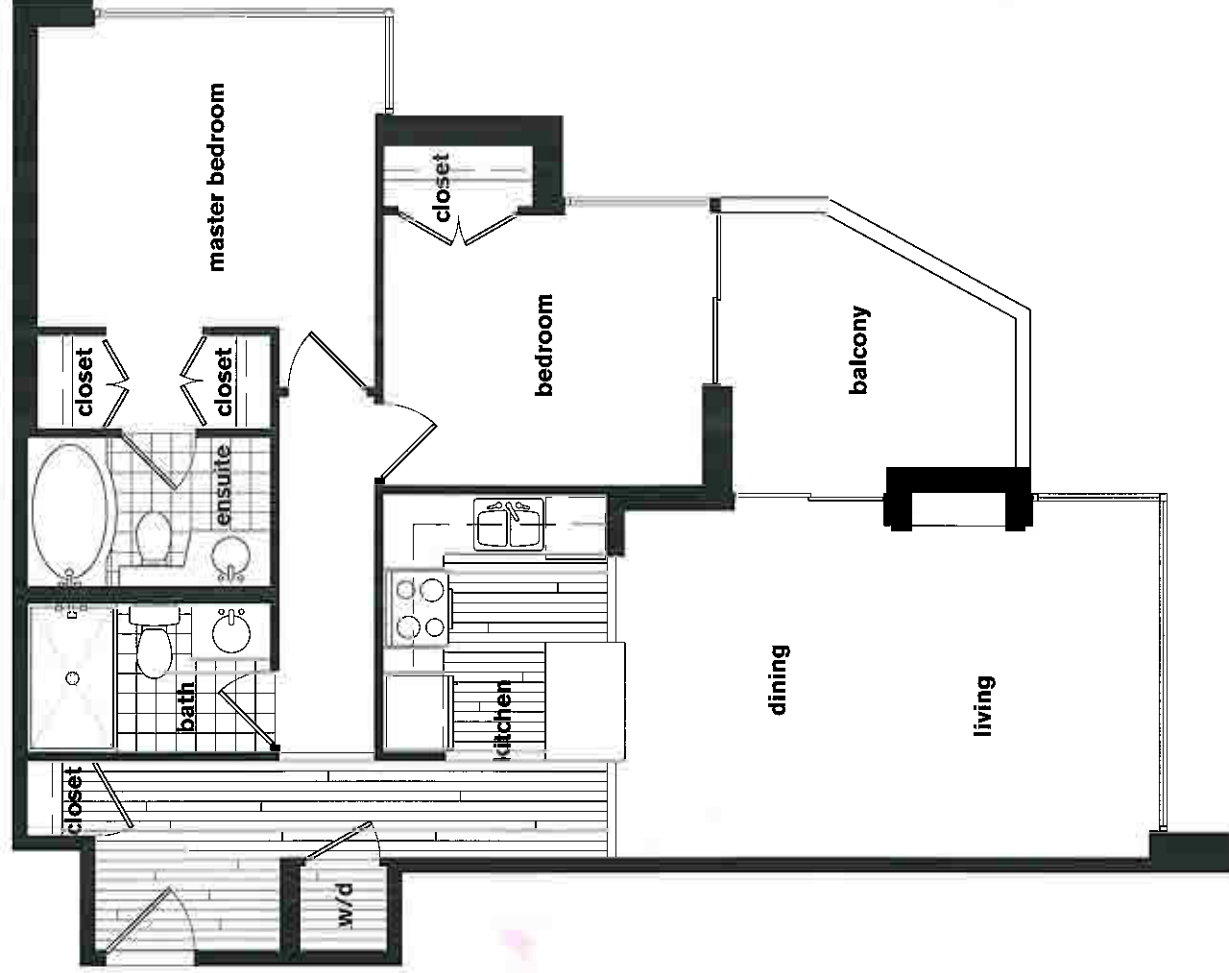

sky

Plan D1

two bedroom
870 square feet
(plus 86 sq.ft. balcony)
floors 3 (main) - 16*

*3rd (main) and 4th floors are 885 square feet